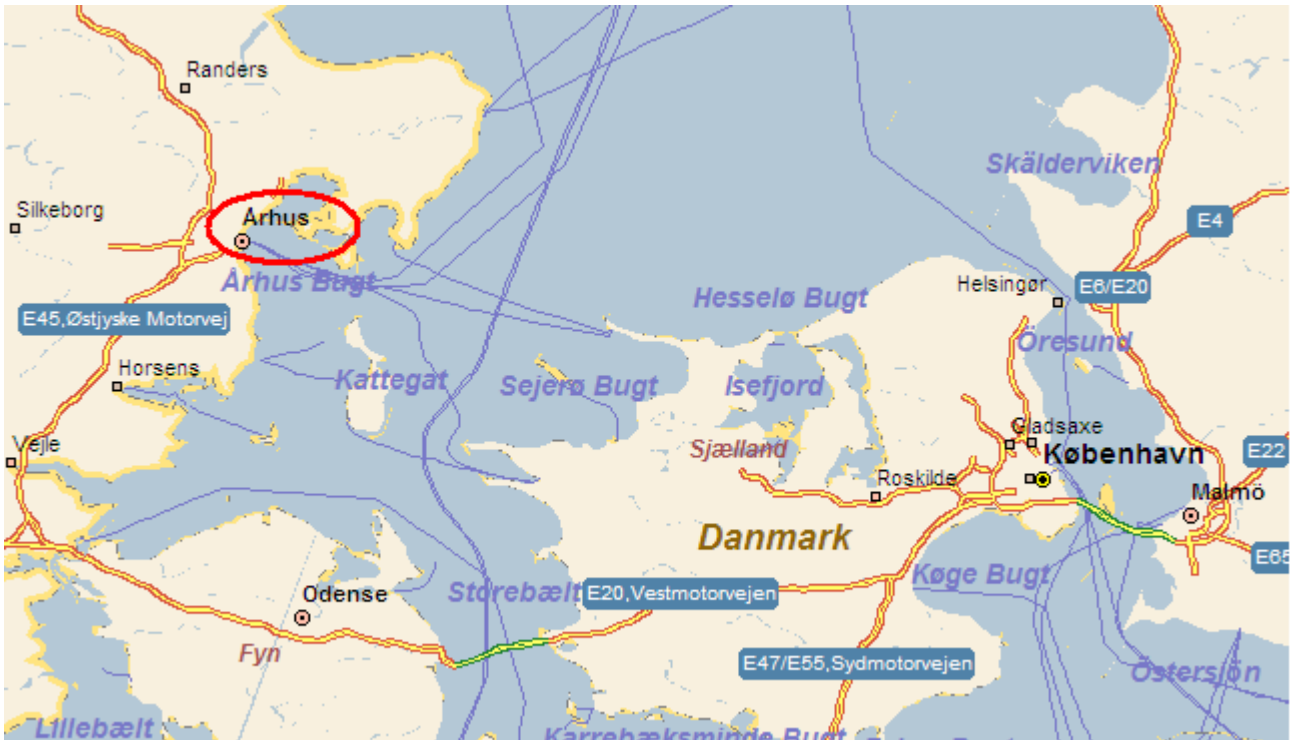

How to find AarhusKarlshamn in Århus, Denmark

The closest airport is Aarhus Airport in Tistrup, approx. 45 km from Aarhus.